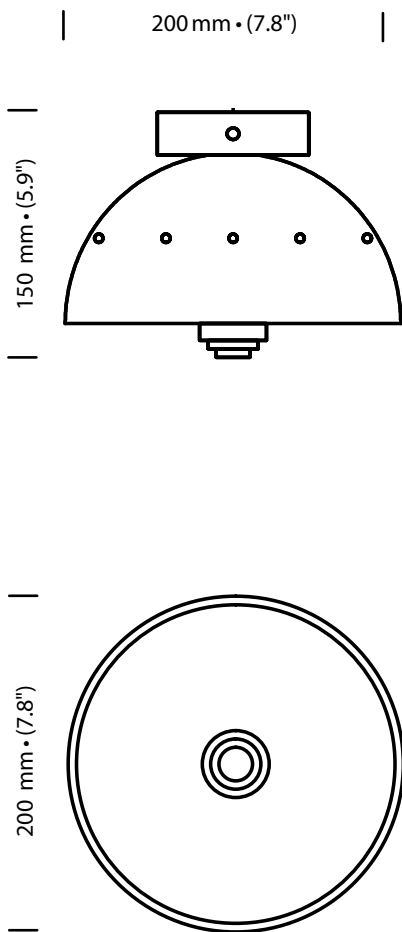

Gaby

Wall

finish option

epoxy black / satin brass

shade

opal mat glass

weight

ø kg • (ø lb)

bulb (included)

240V. 2x E14 led - 6,5W.
2700k - Dimmable

certification

IP20
Class II

Wall mount dimensions