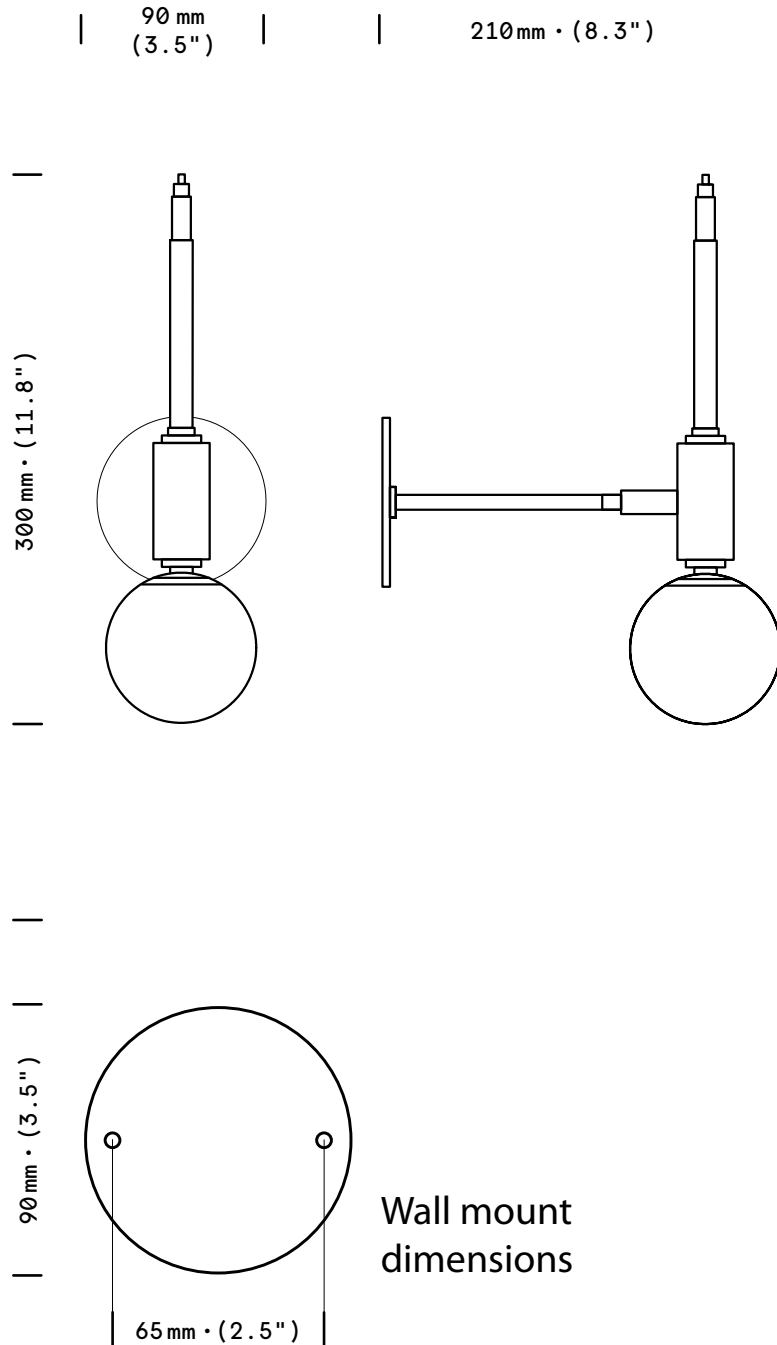

Arlette

Wall

finish option

epoxy black / satin brass

shade

opal mat glass

weight

ø kg • (ø lb)