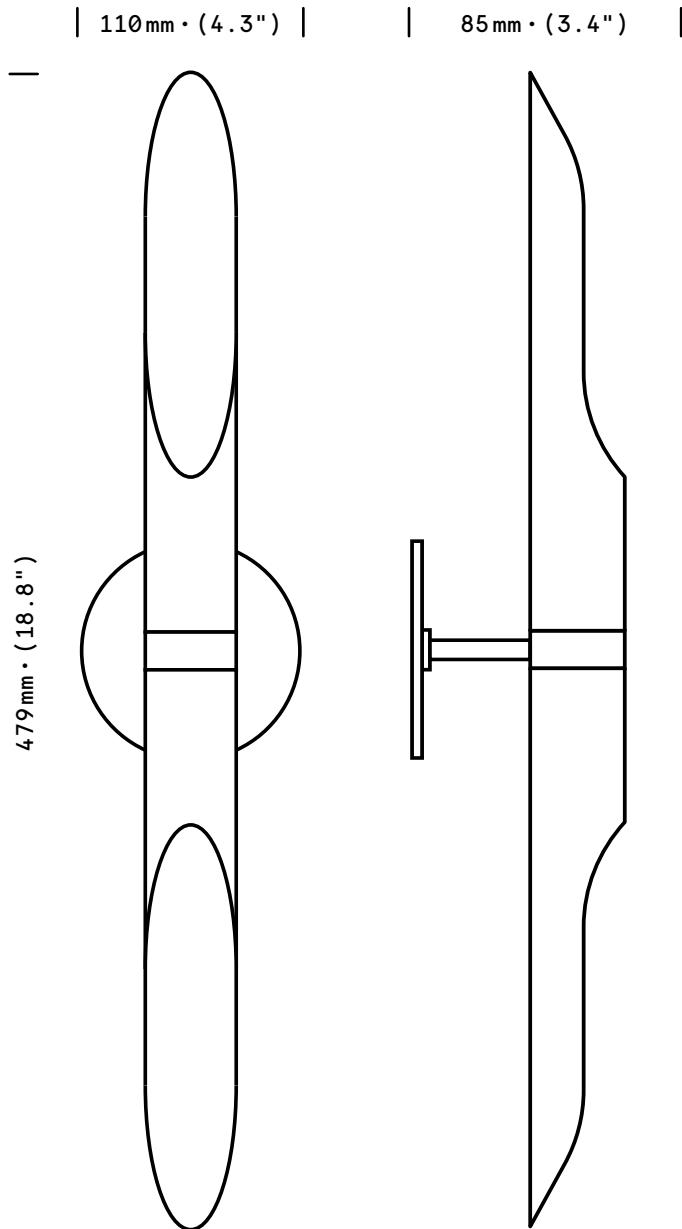

Double Achille

Wall

finish option

epoxy black / satin brass

weight

ø kg • (ø lb)

bulb (included)

240V. GU10 led - 6,5W.
2700k - Dimmable

certification

IP20
Class II
CE

Wall mount dimensions