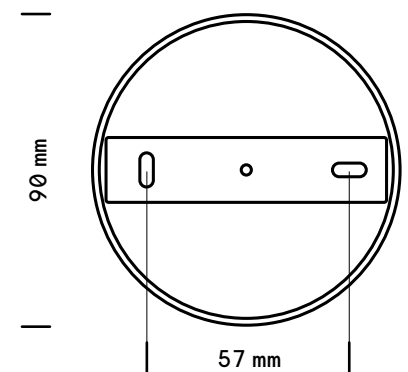

ampoule (incluse)

240V. E14 led - 6.5W.

2700k - Dimmable

certificat

IP20

Class II

CE

Dimensions