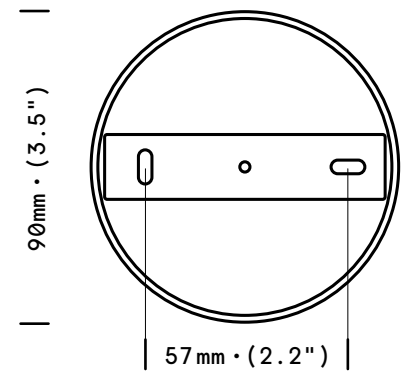

Colette

finish option

epoxy black / satin brass

shade

alabaster

weight

ø kg • (ø lb)

bulb (included)

240V. E14 led - 6.5W.

2700k - Dimmable

certification

IP20

Class II

CE

Wall mount dimensions