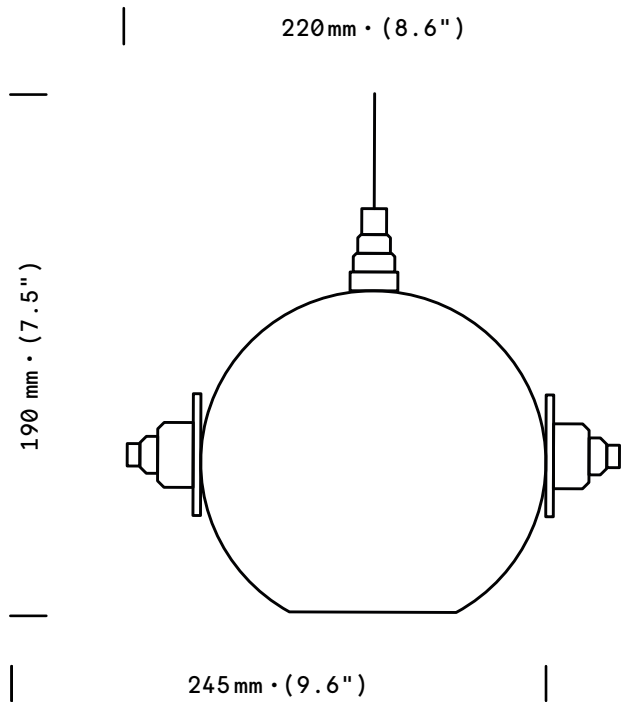

Colette

finish option

epoxy black / satin brass

shade

alabaster

weight

ø kg • (ø lb)

bulb (included)

240V. E14 led - 6.5W.

2700k - Dimmable

certification

IP20

Class II

CE

Wall mount dimensions