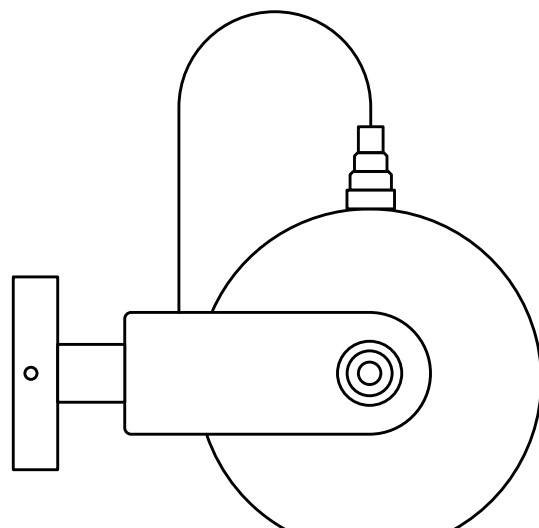

Colette

finish option

epoxy black / satin brass

shade

alabaster

weight

ø kg • (ø lb)

bulb (included)

240V. E14 led - 6.5W.

2700k - Dimmable

certification

IP20

Class II

CE

Wall mount dimensions