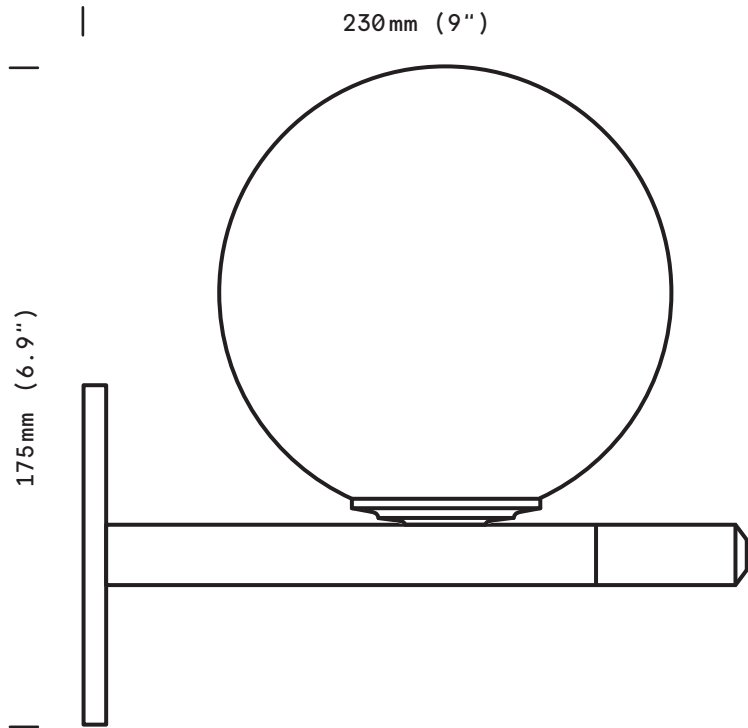

Zoé

Wall

finish option

epoxy black
satin brass

weight

0,7 kg (1.5 lb)

shade

glass triplex ø 120 mm
opal mat white

bulb (included)

240V. G9 Halogen
40W / 2700k
dimmable

certification

IP20
Class II

Wall mount dimensions