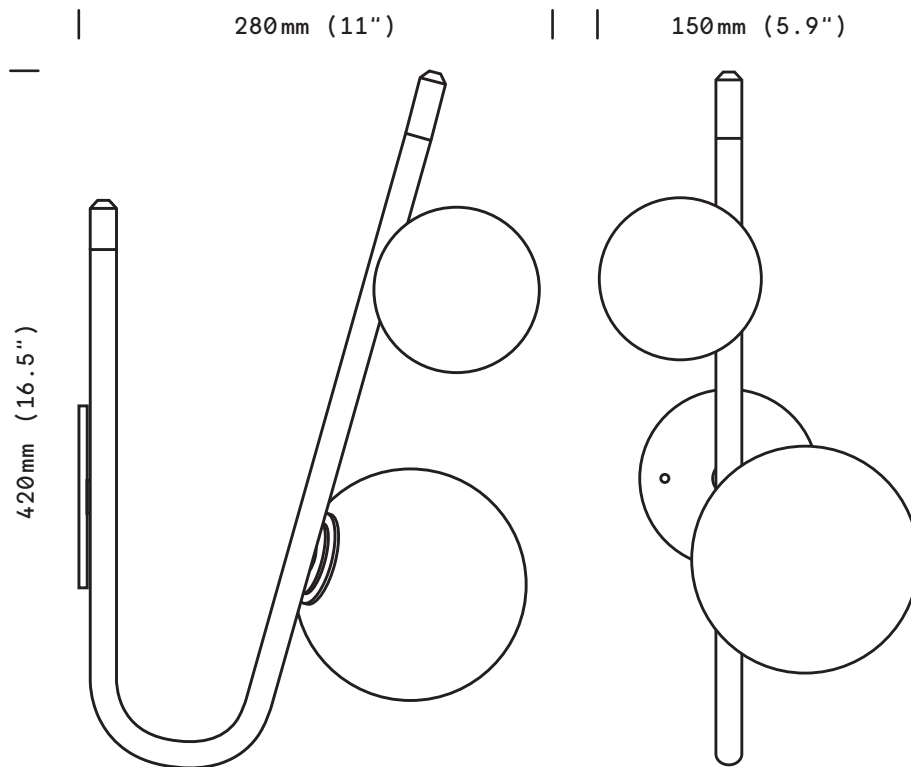

Malou

Wall

finish option

epoxy black
satin brass

weight

1,2 kg (2.6 lb)

shade

glass triplex
ø 120 mm & ø 100 mm
opal mat white

bulb (included)

240V. G9 Halogen
40W x 2 / 2700k
dimmable

certification

IP20
Class II

Wall mount dimensions