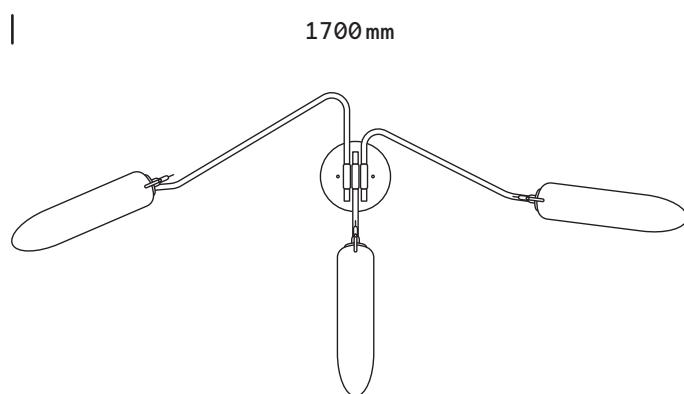

Achille

Triple

Applique

finition

epoxy noir
laiton satiné

poids

5 kg

ampoule (incluse)

240V. GU10 LED
8W (60W) x 3 / 2700k
dimmable

certificat

IP20
Class II

Dimensions fixation murale