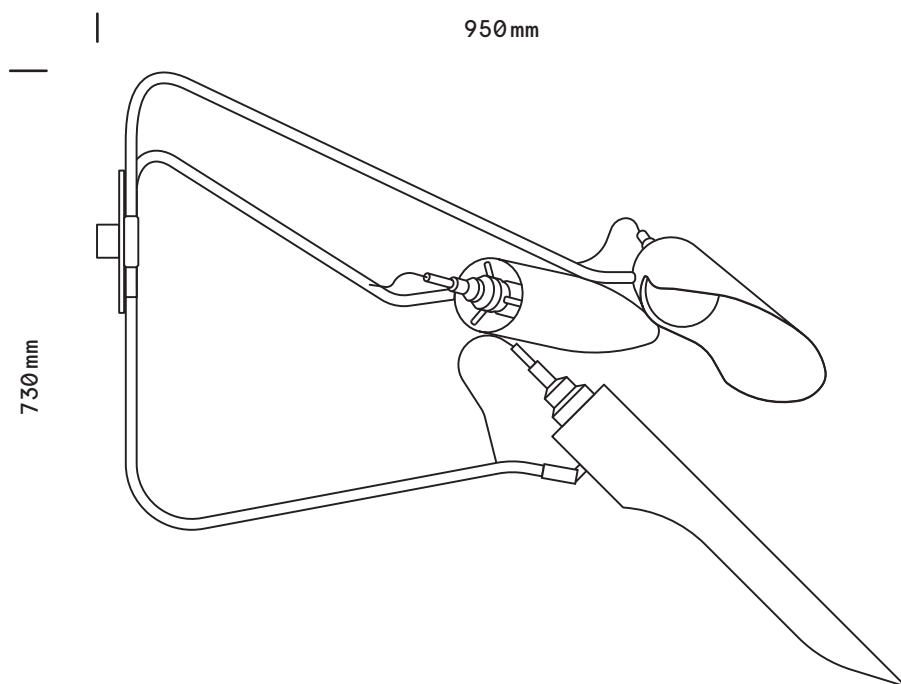

Achille

Triple

Applique

finition

epoxy noir
laiton satiné

poids

5 kg

ampoule (incluse)

240V. GU10 LED
8W (60W) x 3 / 2700k
dimmable

certificat

IP20
Class II

Dimensions fixation murale