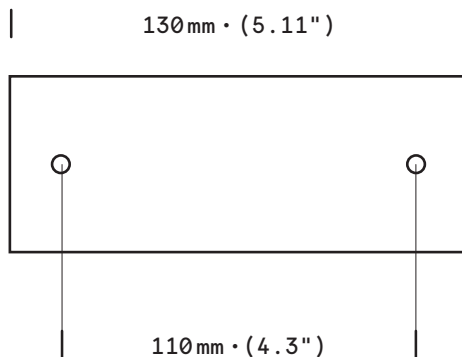

## weight

1 kg • (2.2 lb)

## Wall mount dimensions