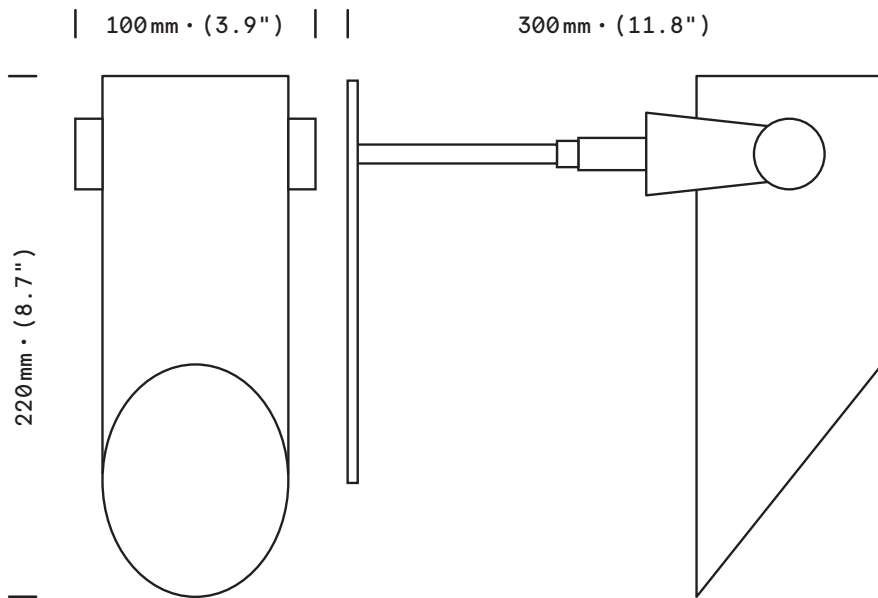

# Tuboulon

Wall

## weight

1 kg • (2.2 lb)

## Wall mount dimensions