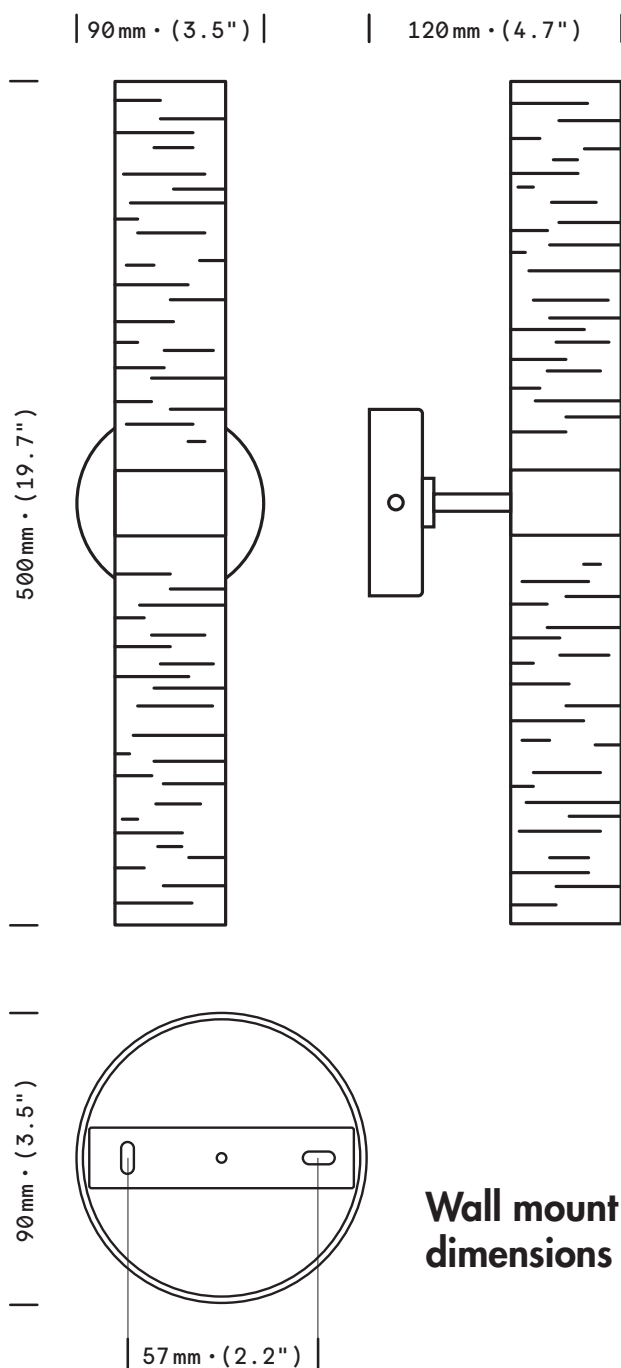

Oscar

Double

Wall

finish option

epoxy black / satin brass

shade

opal mat glass

weight

1,3 kg · (2.9 lb)

bulbs (included)

240V. GU10 led - 7,2 W
dimmable
2700k

certification

IP20
Class II
CE