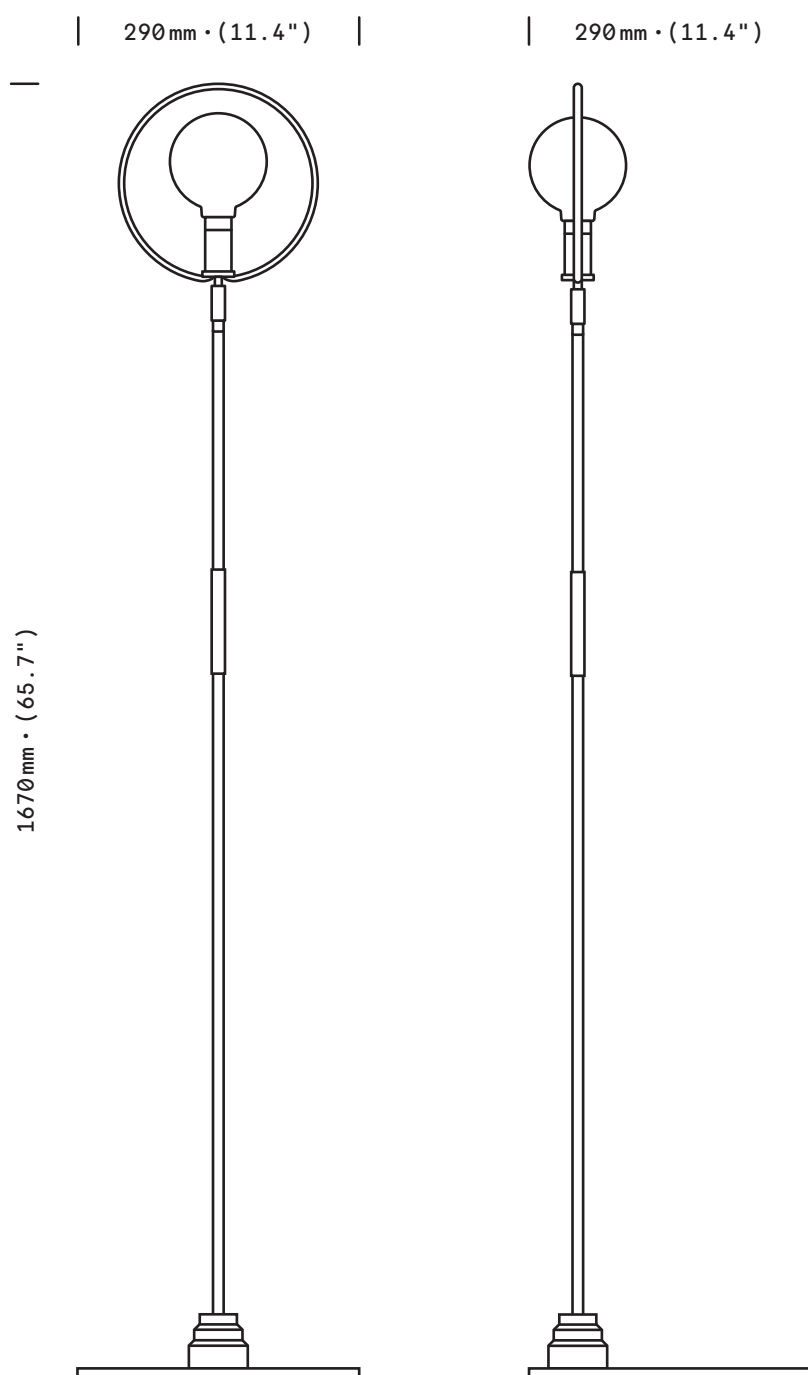

Léonore

Floor

finish option

epoxy black / satin brass

shade

opal mat glass

weight

5,4 kg • (11.9 lb)

bulb (included)

240V. G9 - 60W.
2700k dimmable

flex

black cordset and inline
black dimmer switch

certification

IP20
Class II
CE

DANIEL GALLO
PARIS