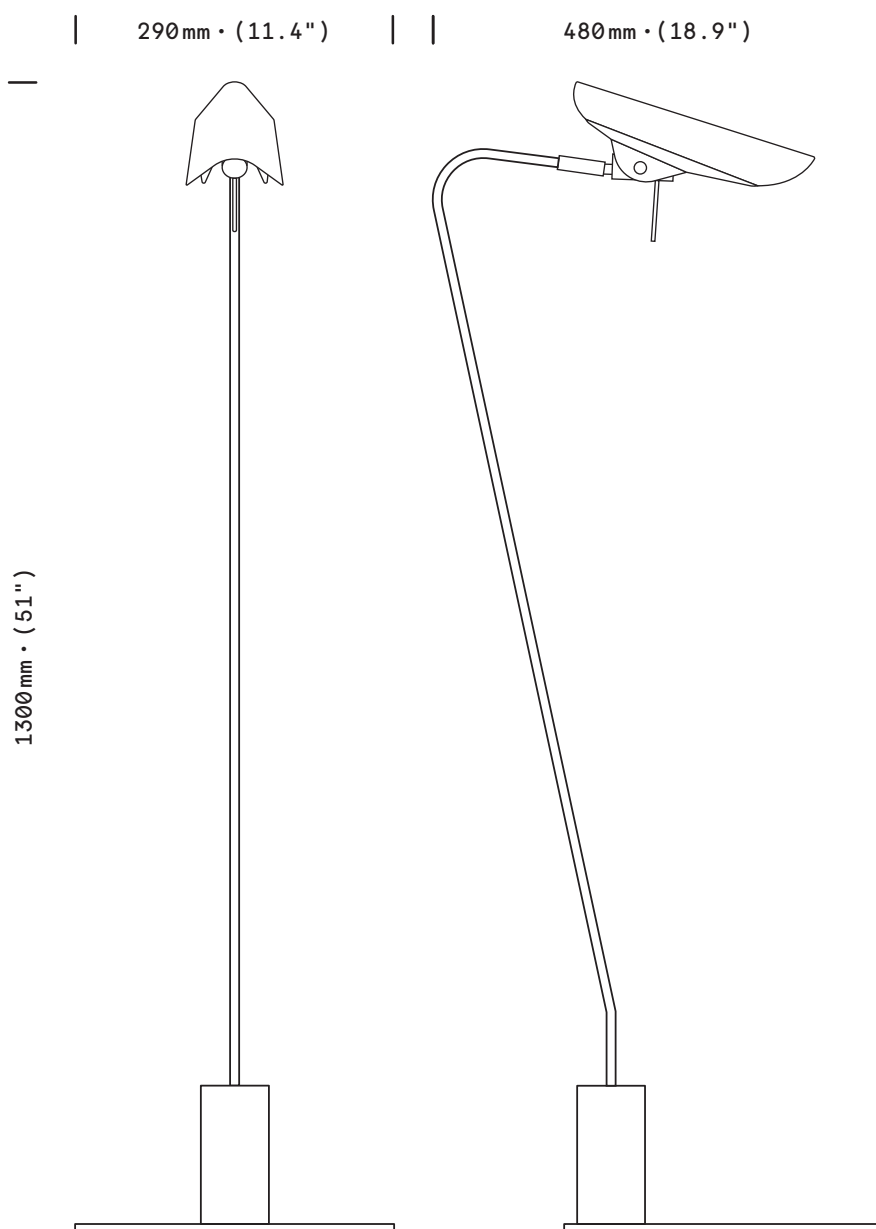

Bird

Foor

finish option

epoxy black / satin brass

weight

4,9kg • (10.8lb)

bulb (included)

240V. E27 - 60W.
2700k dimmable

flex

black cordset and inline
black dimmer switch

certification

IP20
Class II
CE