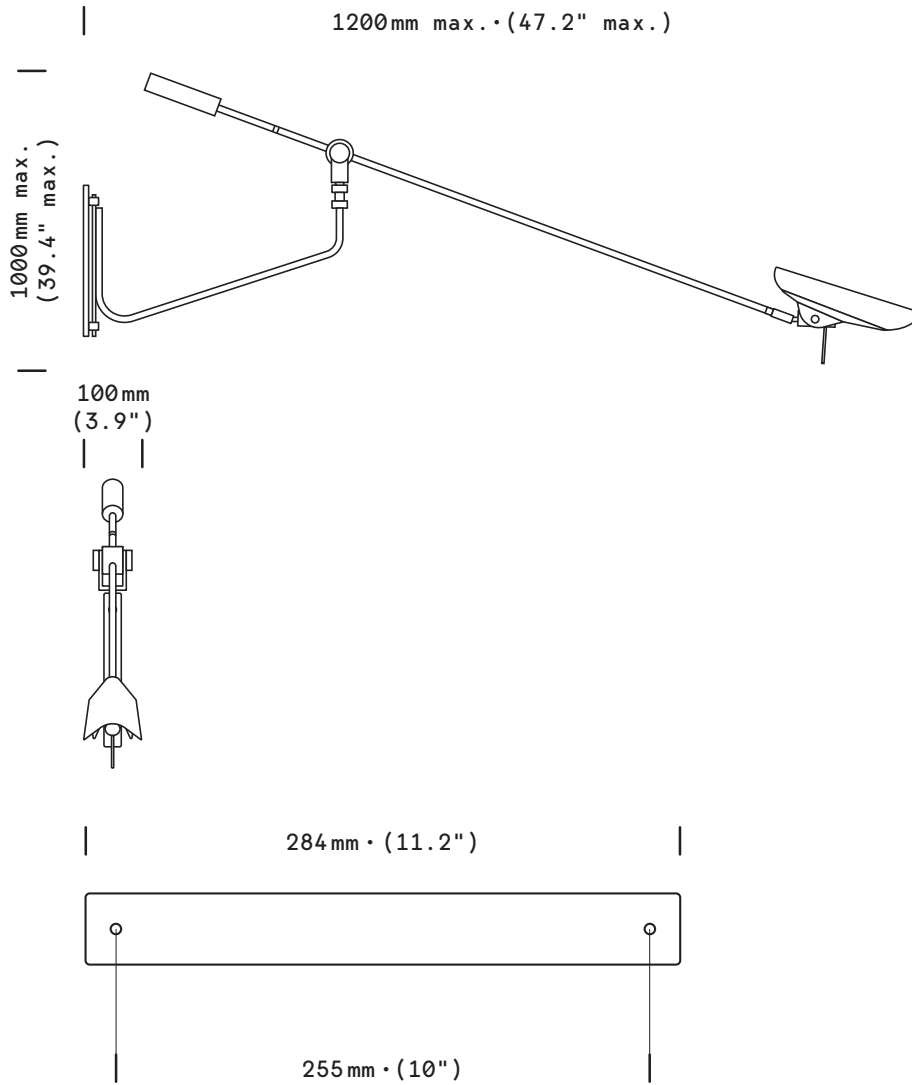

Bird

balancier

**finish option**

epoxy black / satin brass

weight

3,2 kg • (7 lb)

bulb (included)240 V. G9 - 60 W.
2700k dimmable**flex**black cordset and inline
black dimmer switch**certification**IP20
Class II
CE**Wall mount
dimensions**