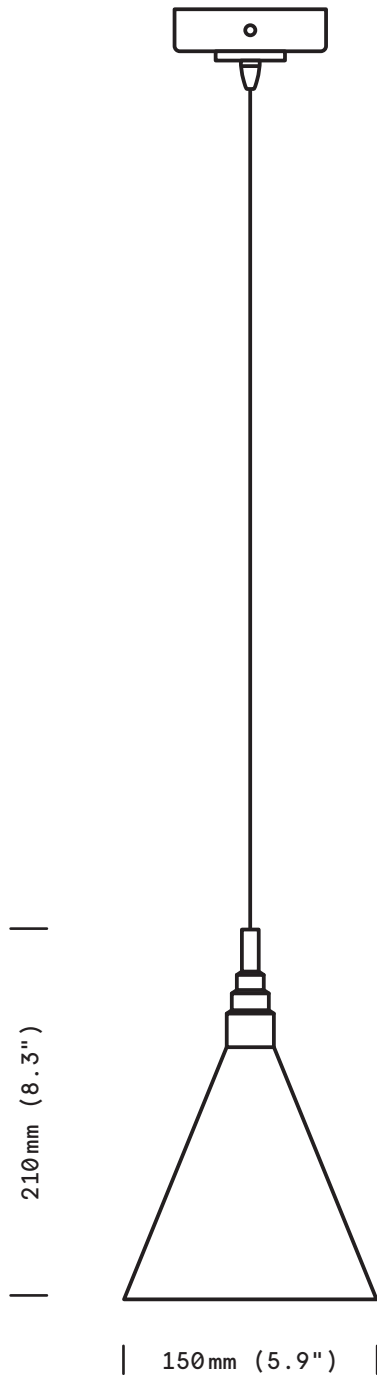

Romy

Pendant

Ceiling mount dimensions

finish option

epoxy black
satin brass

weight

0,5 kg (1.1 lb)

bulb (included)