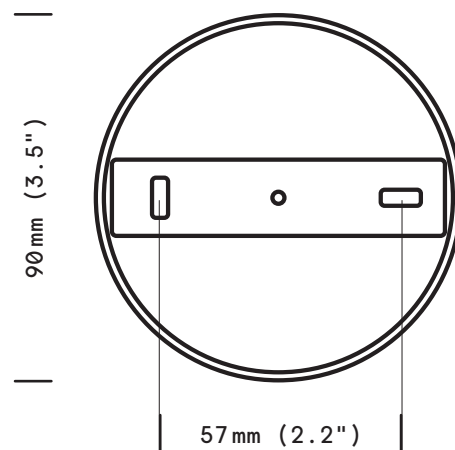

Romy

Pendant

Ceiling mount dimensions

finish option

epoxy black
satin brass

weight

0,5 kg (1.1 lb)

bulb (included)