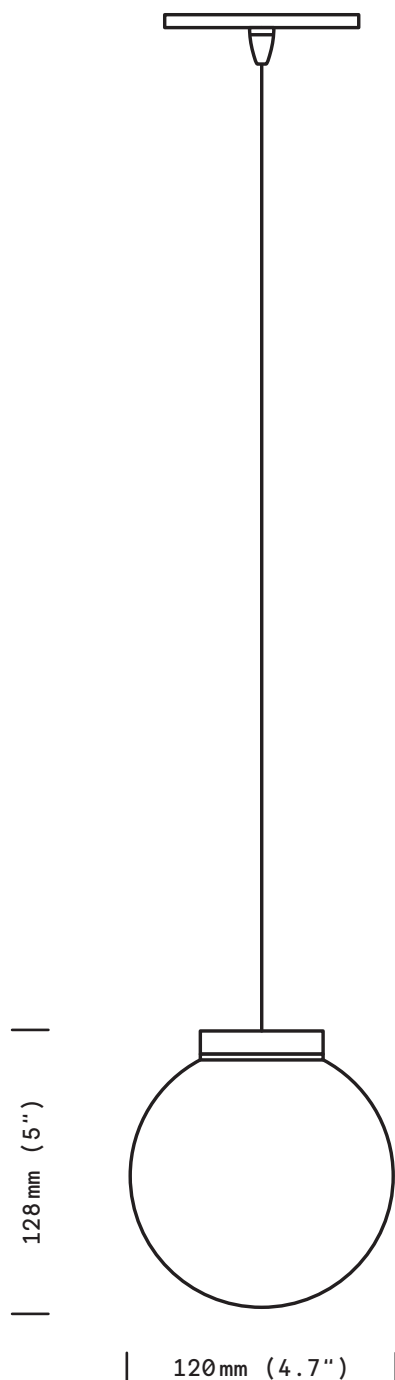

Lola

Pendant

Ceiling mount dimensions

finish option

epoxy black
satin brass

weight

0,9 kg (2 lb)

shade

glass triplex \varnothing 120 mm
opal mat white

bulb (included)

240V. G9 Halogen
40W x 2 / 2700k
dimnable

certification

IP20
Class II