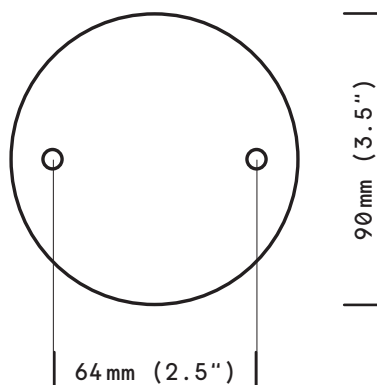

Lola

Pendant

Ceiling mount dimensions

finish option

epoxy black
satin brass

weight

0,9 kg (2 lb)

shade

glass triplex \varnothing 120 mm
opal mat white

bulb (included)

240V. G9 Halogen
40W x 2 / 2700k
dimnable

certification

IP20
Class II