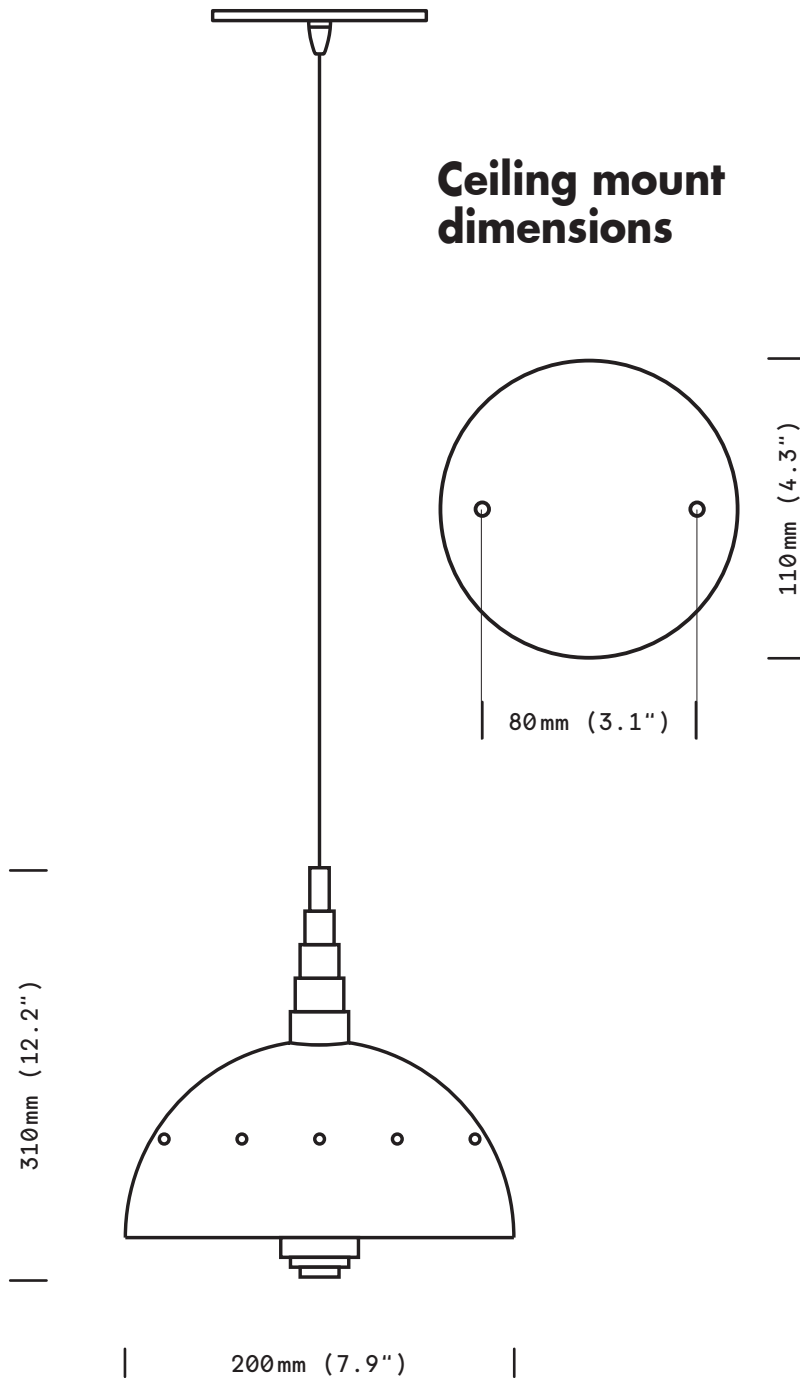

Gaby

Pendant

finish option

epoxy black
satin brass

weight

1,6 kg (3.5 lb)

shade

alabaster

bulb (included)

240V. LED E14
5W (40W) / 2700k
dimmable

certification

IP20
Class II