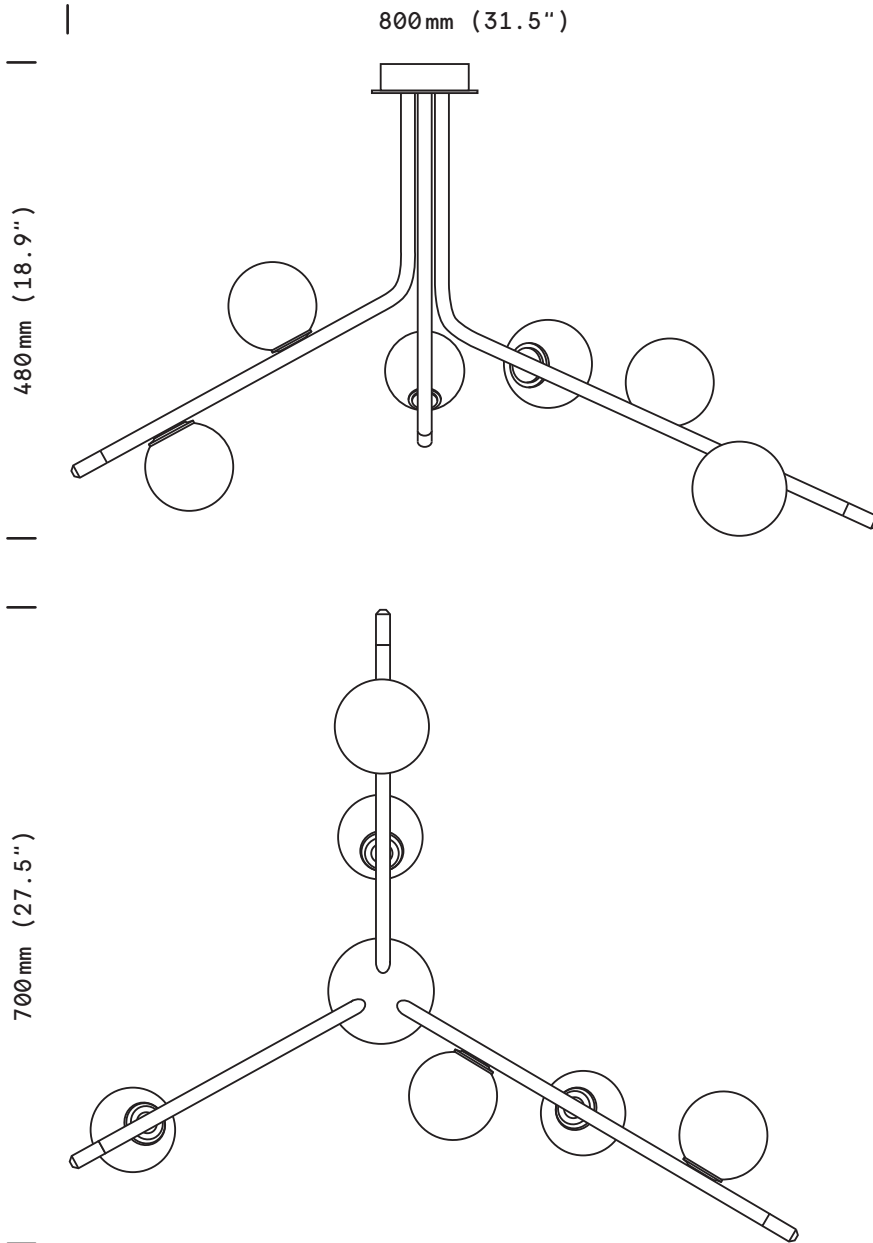

Elisa

Pendant

finish option

epoxy black
satin brass

weight

3 kg (6.6 lb)

shade

glass triplex \varnothing 100 mm
opal mat white

bulb (included)

240V. G9 Halogen
40W x 6 / 2700k
dimmable

certification

IP20
Class II

Ceiling mount dimensions

DANIEL GALLO
PARIS