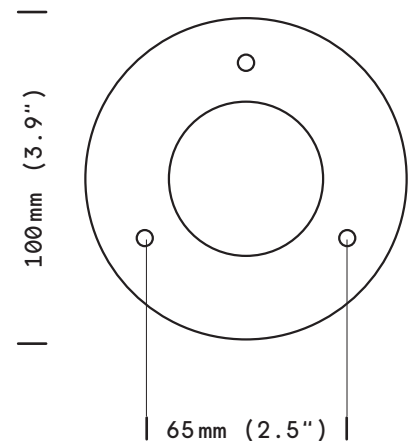

Elisa

Pendant

finish option

epoxy black
satin brass

weight

3 kg (6.6 lb)

shade

glass triplex \varnothing 100 mm
opal mat white

bulb (included)

240V. G9 Halogen
40W x 6 / 2700k
dimmable

certification

IP20
Class II

Ceiling mount dimensions

DANIEL GALLO
PARIS