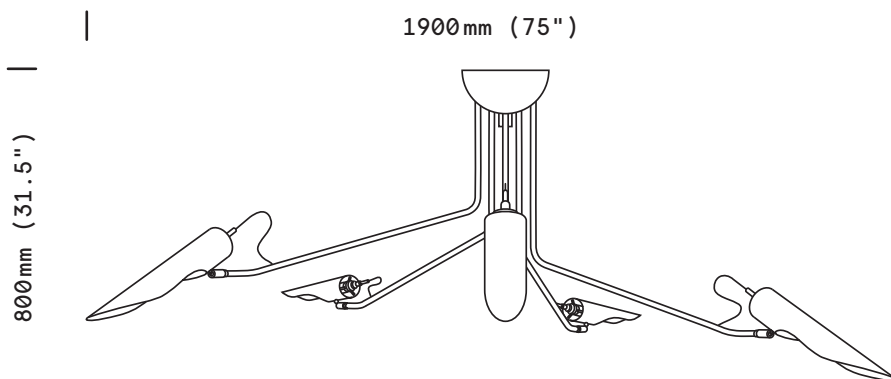

Achille

Pendant