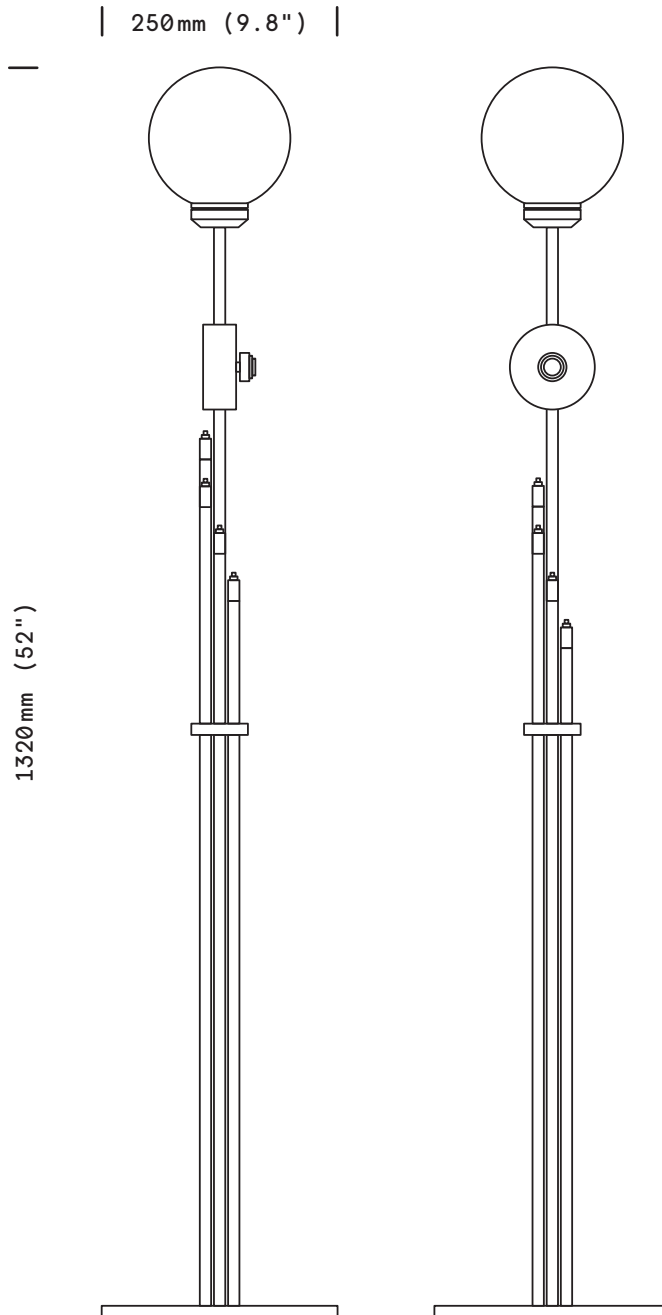

Léa

Floor

finish option

epoxy black
satin brass

shade

alabaster \varnothing 150 mm

weight

8,65 kg (19.1 lb)

bulb (included)

240V. LED E14
5W (40W) / 2700k
dimmable

certification

IP20
Class II