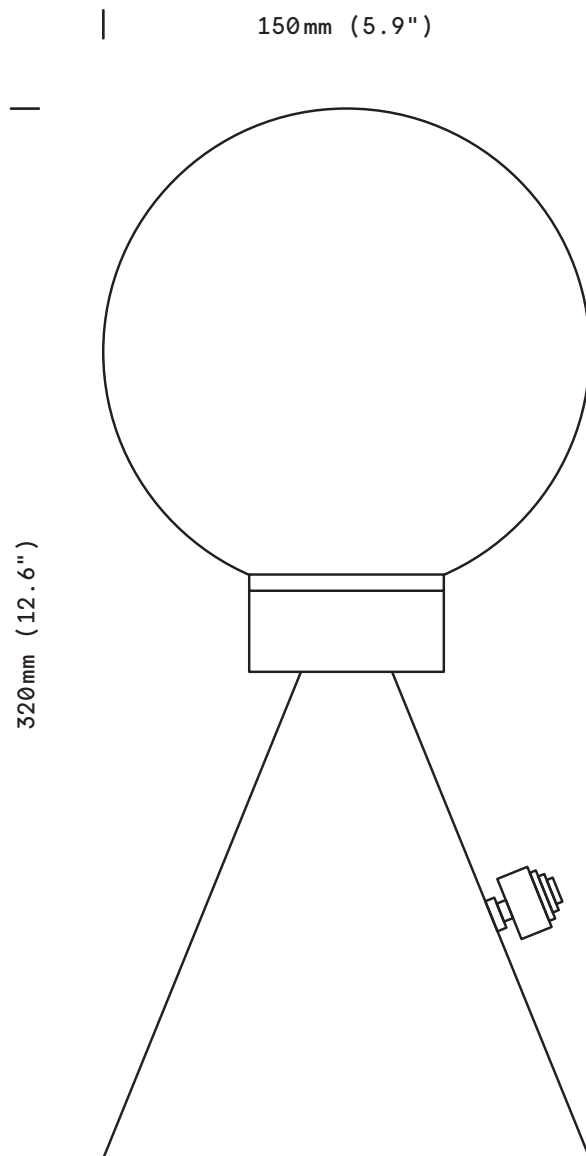

Romane

Table

finish option

epoxy black
satin brass

shade

alabaster \varnothing 150 mm

weight

2,7 kg (6 lb)

bulb (included)

240V. LED E14
5W (40W) / 2700k
dimmable

certification

IP20
Class II