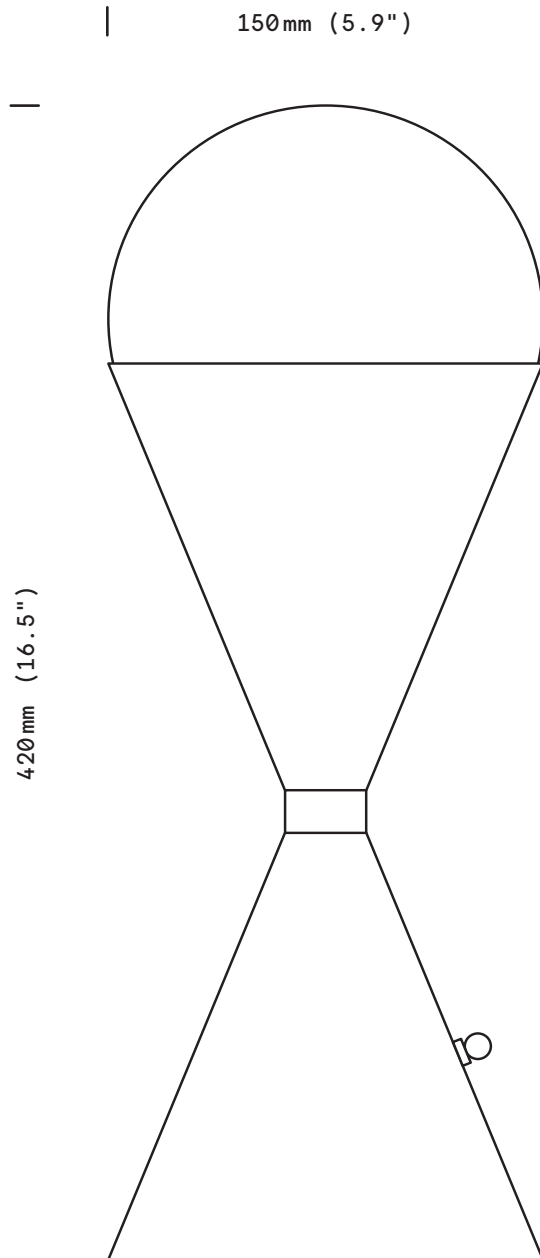

Romane

Double

finish option

epoxy black
satin brass

shade

alabaster \varnothing 150 mm

weight

2,9 kg (6.4 lb)