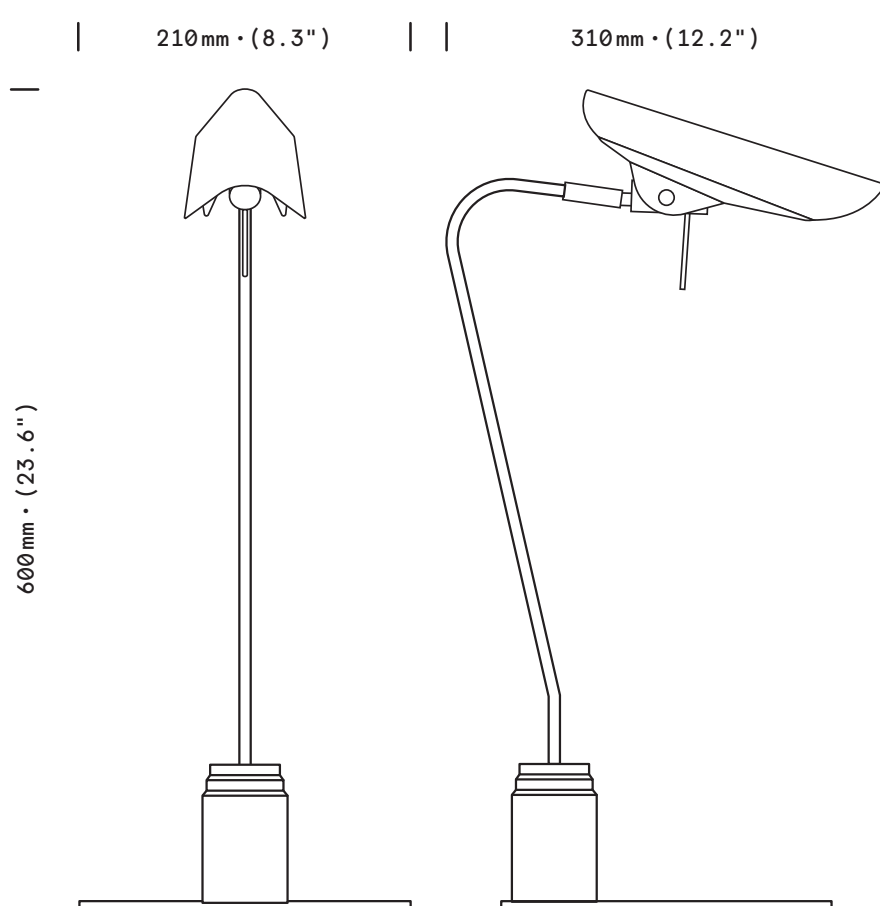

Bird

Table

finish option

epoxy black / satin brass

weight

2 kg • (4.4 lb)

bulb (included)

240V. G9 - 60W.
2700k dimmable

flex

black cordset and inline
black dimmer switch

certification

IP20
Class II
CE