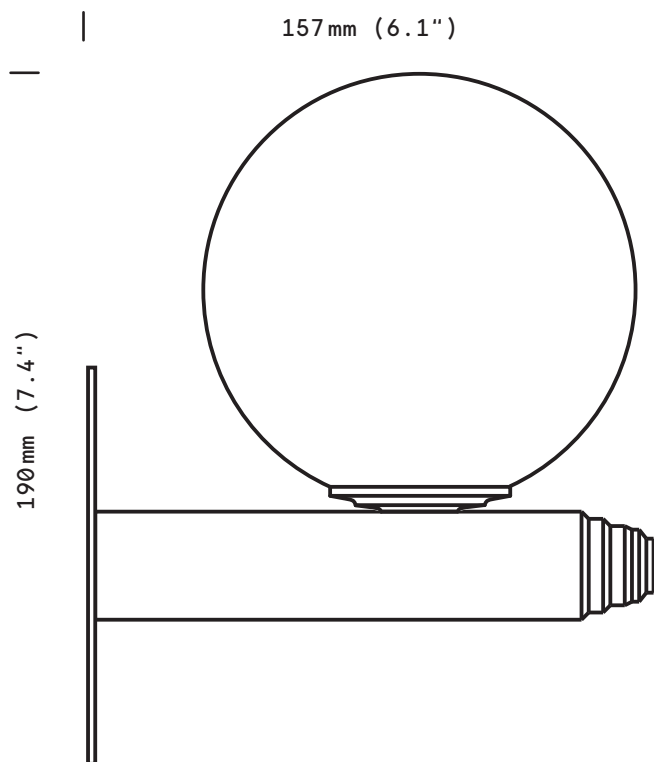

Zoé

All Brass

Wall