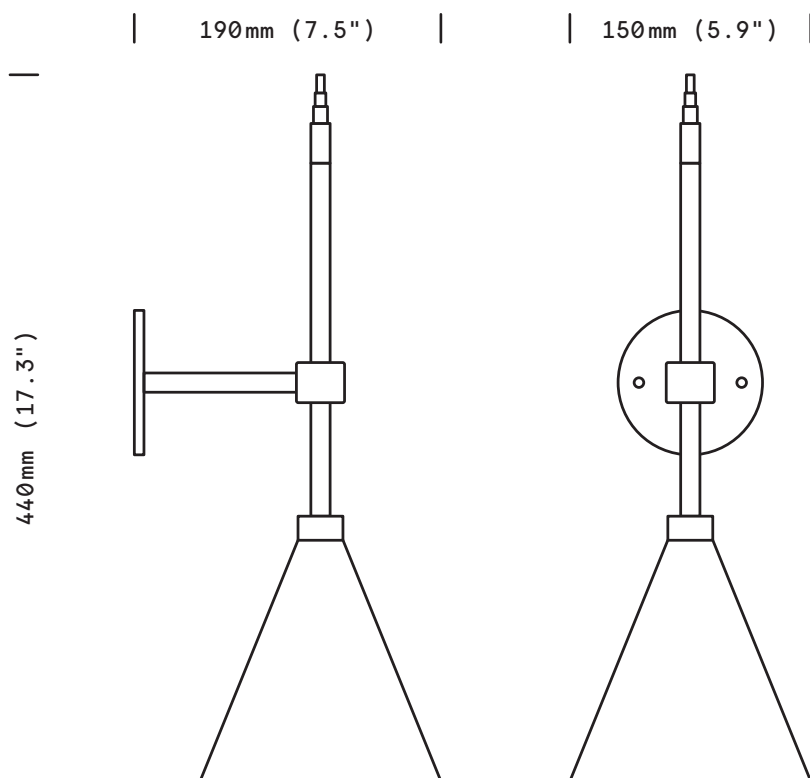

Romy

Flare

finish option

epoxy black
satin brass

weight

0,9 kg (2 lb)

bulb (included)

240V. E14 Halogen
40W / 2700k
dimmable

certification

IP20
Class II

Wall mount dimensions