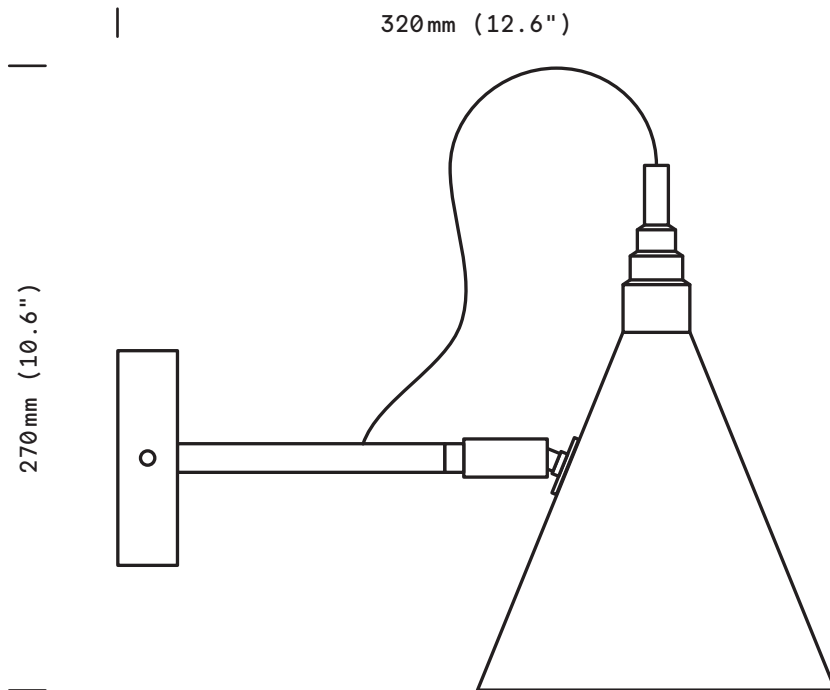

Romy

Wall

finish option

epoxy black
satin brass

weight

0,6 kg (1.3 lb)

bulb (included)

240V. E14 Halogen
40W / 2700k
dimnable

certification

IP20
Class II

Wall mount dimensions