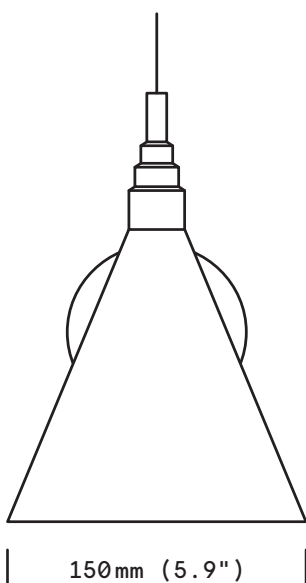

Romy

Wall

finish option

epoxy black
satin brass

weight

0,6 kg (1.3 lb)

bulb (included)

240V. E14 Halogen
40W / 2700k
dimnable

certification

IP20
Class II

Wall mount dimensions