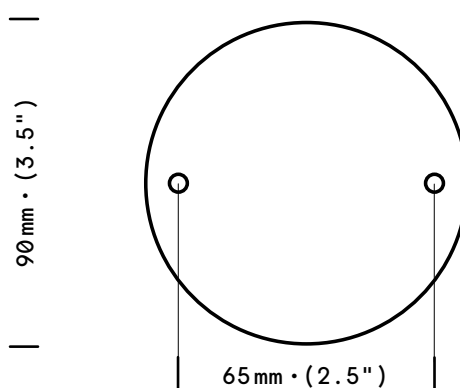

Romy

Double cône

Wall

finish option

epoxy black / satin brass

weight

ø kg • (ø lb)

bulb (included)

2x 240V. E14 led - 6,5W.
2700k - Dimmable

certification

IP20
Class II
CE

Wall mount
dimensions