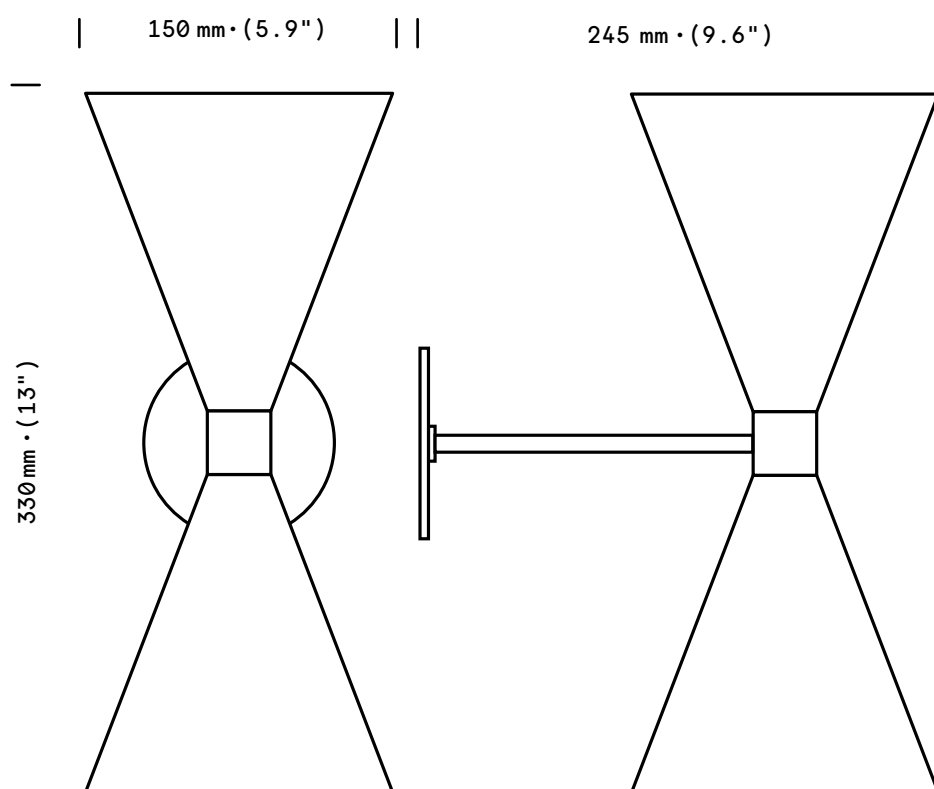

Romy

Double cône

Wall

finish option

epoxy black / satin brass

weight

ø kg • (ø lb)

bulb (included)

2x 240V. E14 led - 6,5W.
2700k - Dimmable

certification

IP20
Class II
CE

Wall mount
dimensions