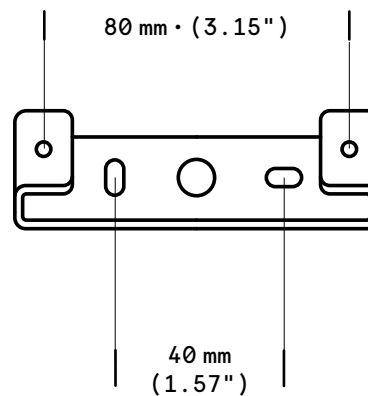

bulb (included)

240V. G9 - 40W.

2700k - Dimmable

certification

IP20

Class II

CE

Wall mount
dimensions