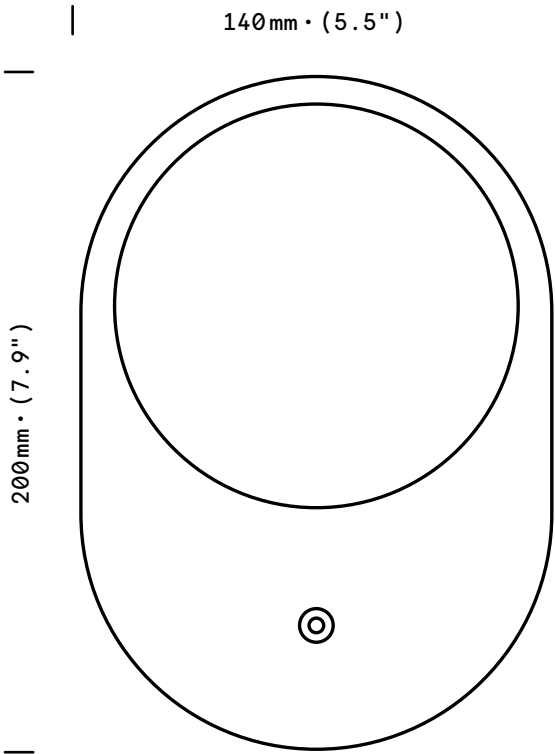

Mélusine

Wall

finish option

epoxy black / satin brass

shade

opal mat glass

weight

ø kg • (ø lb)

bulb (included)

240V. G9 - 40W.

2700k - Dimmable

certification

IP20

Class II

CE

Wall mount
dimensions