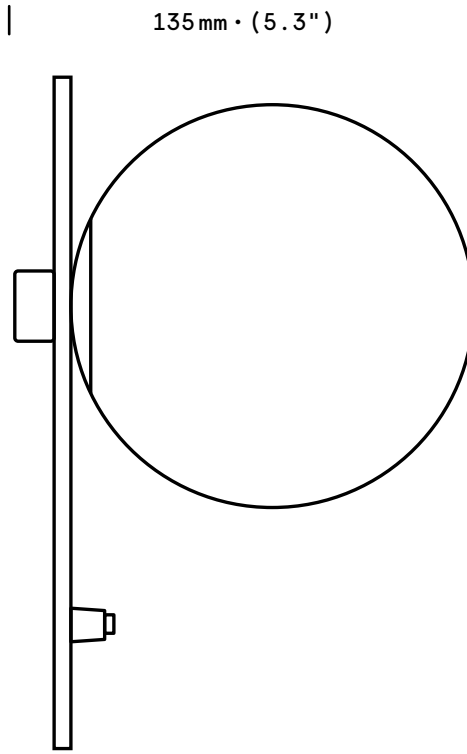

Mélusine

Wall

finish option

epoxy black / satin brass

shade

opal mat glass

weight

ø kg • (ø lb)

bulb (included)

240V. G9 - 40W.

2700k - Dimmable

certification

IP20

Class II

CE

Wall mount
dimensions