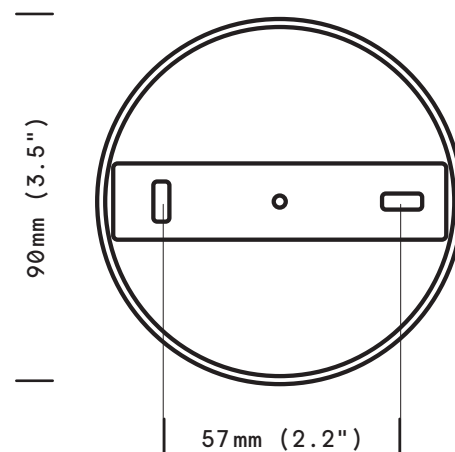

## weight

1,2 kg (2.6 lb)

## Wall mount dimensions

DANIEL GALLO  
PARIS