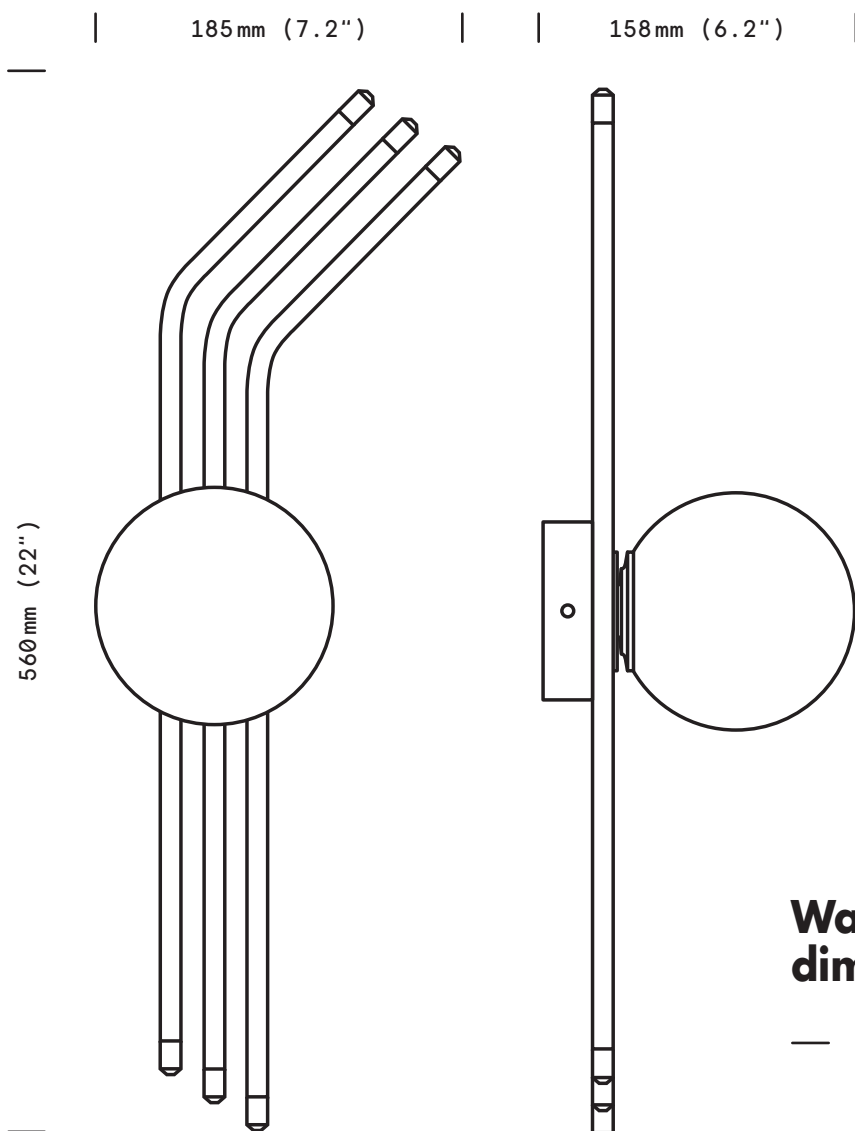

# Loulou

Wall

## weight

1,2 kg (2.6 lb)

## shade

glass triplex ø 120 mm  
opal mat white

## Wall mount dimensions

DANIEL GALLO  
PARIS