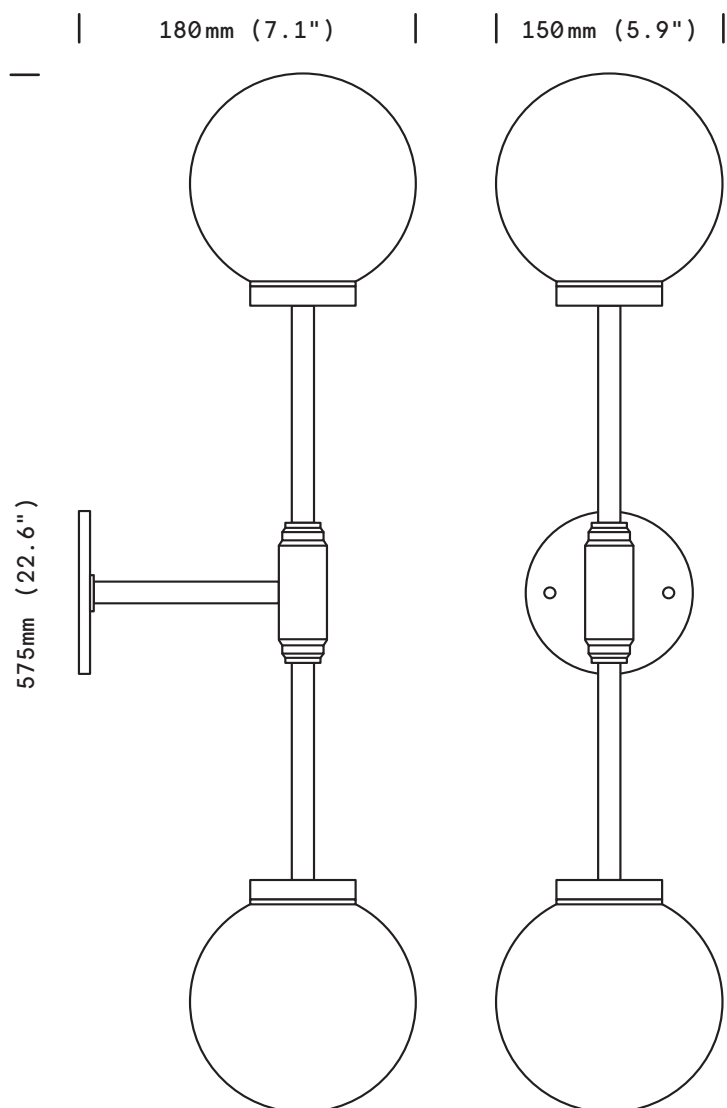

Lola

Double

finish option

epoxy black
satin brass

shade

glass triplex \varnothing 120 mm
opal mat white

weight

1,9 kg (4.2 lb)

bulb (included)

240V. G9 Halogen
40W x 2 / 2700k
dimmable

certification

IP20
Class II

Wall mount dimensions