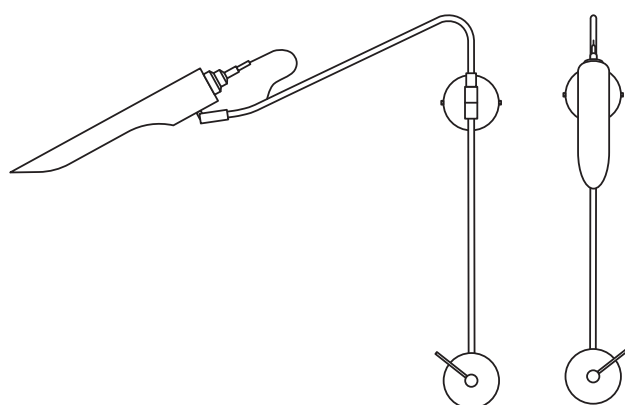

Achille

Wall

finish option

epoxy black
satin brass

weight

1,65 kg (3.6 lb)

bulb (included)

240V. GU10 LED
8W (60W) / 2700k
dimnable

certification

IP20
Class II

Wall mount dimensions