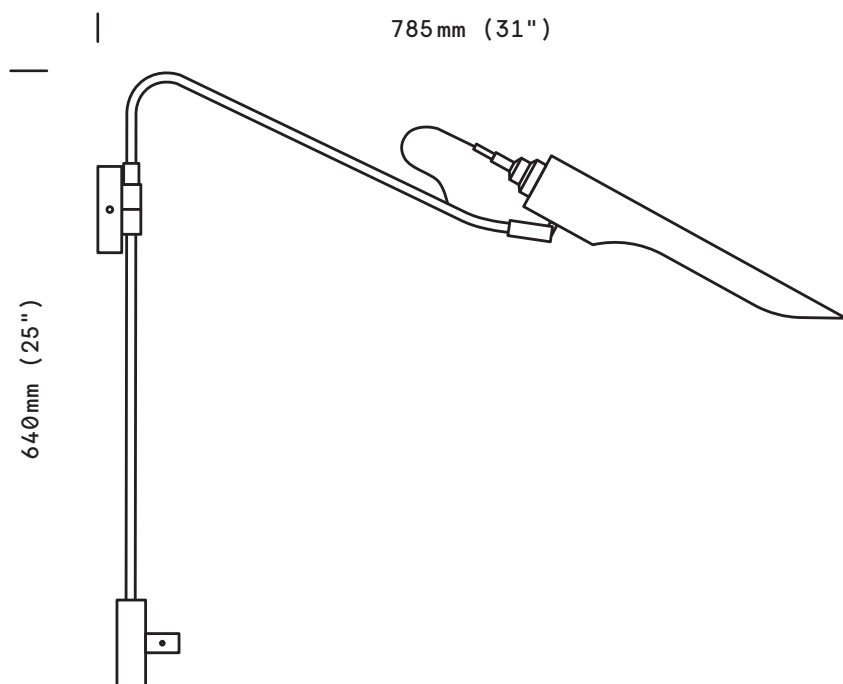

Achille

Wall

finish option

epoxy black
satin brass

weight

1,65 kg (3.6 lb)

bulb (included)

240V. GU10 LED
8W (60W) / 2700k
dimnable

certification

IP20
Class II

Wall mount dimensions