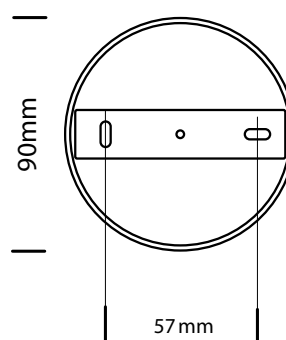

ampoule (include)

240V. G9 - 40W.

2700k - Dimmable

certificat

IP20

Class II

CE

Dimensions
fixation murale