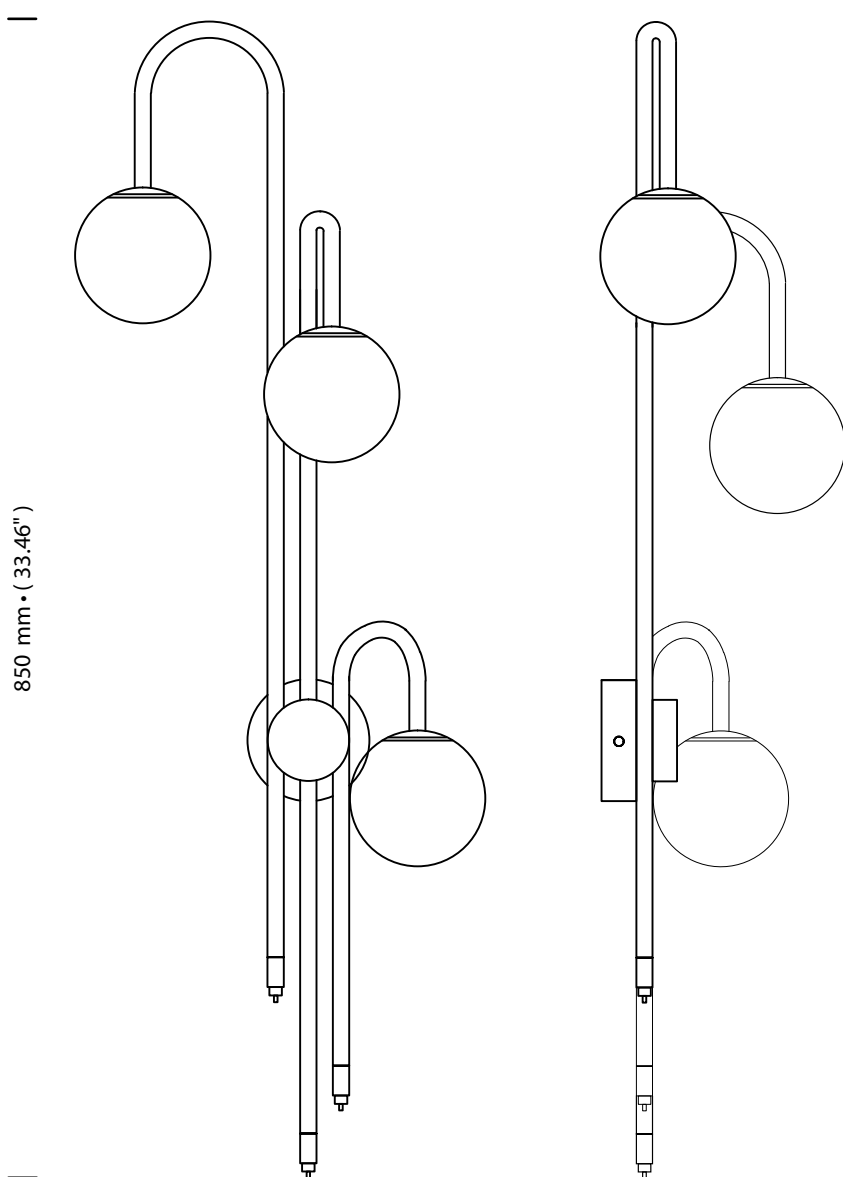

# Lisalou

Wall

300 mm • (11.81")

180 mm • (7.08")

850 mm • (33.46")

## weight

ø kg • (ø lb)

## bulb (included)

240V. G9 - 40W.

2700k - Dimmable

## certification

IP20

Class II

CE

90mm • (3.5")

57 mm • (2.2")

Dimensions  
fixation murale