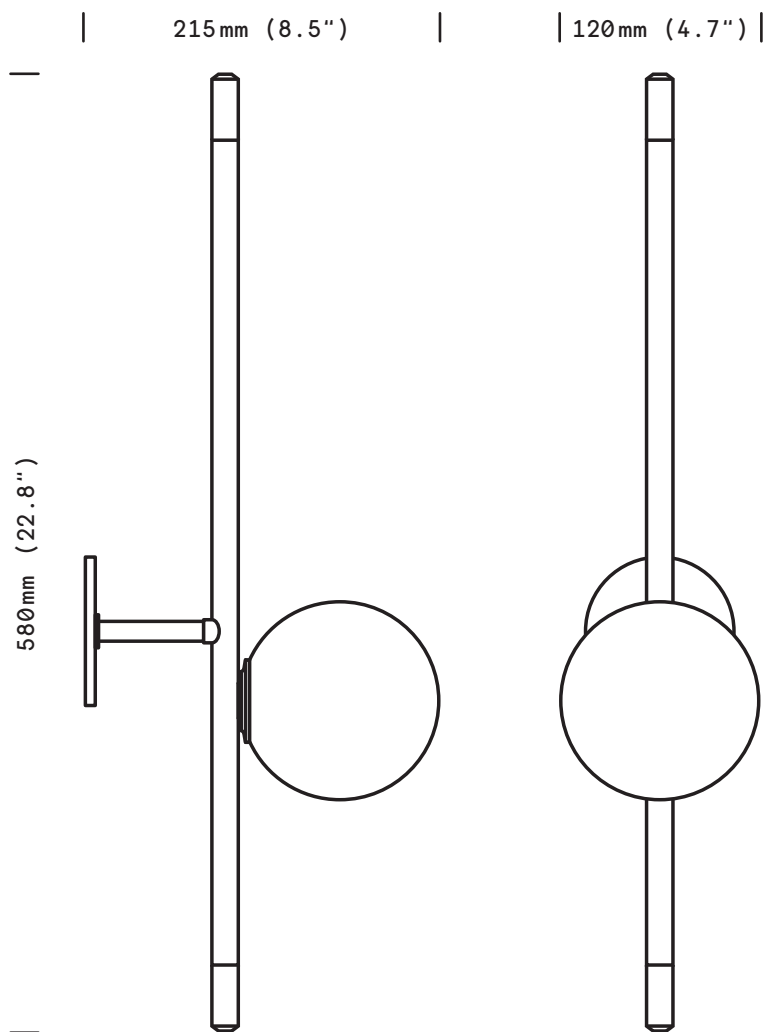

Filia

Wall

finish option

epoxy black
satin brass

weight

1,1 kg (2.4 lb)

shade

glass triplex ø 120 mm
opal mat white

bulb (included)

240V. G9 Halogen
40W / 2700k
dimmable

certification

IP20
Class II

Wall mount dimensions

DANIEL GALLO
PARIS