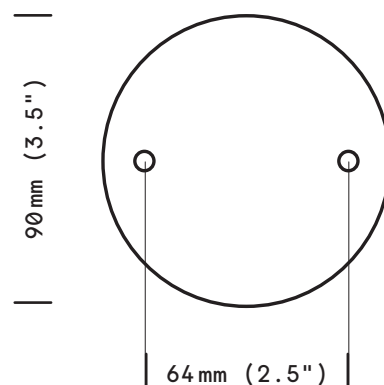

Filia

Wall

finish option

epoxy black
satin brass

weight

1,1 kg (2.4 lb)

shade

glass triplex ø 120 mm
opal mat white

bulb (included)

240V. G9 Halogen
40W / 2700k
dimmable

certification

IP20
Class II

Wall mount dimensions

DANIEL GALLO
PARIS