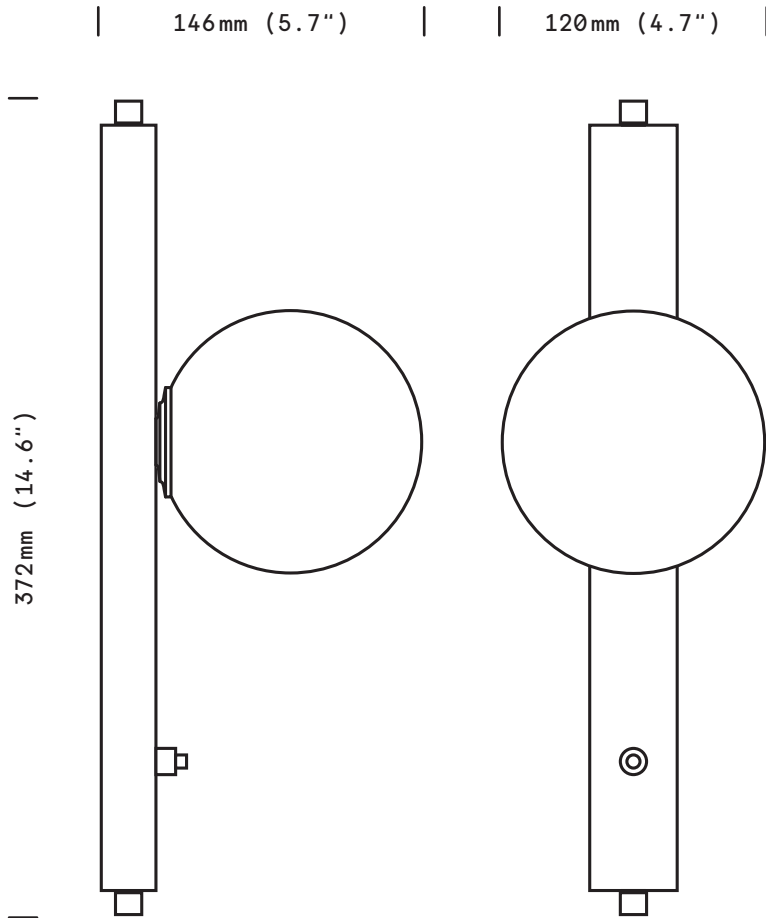

Baralum

Wall

finish option

epoxy black
satin brass

weight

0,75 kg (1.6 lb)

shade

glass triplex ø 120 mm
opal mat white

bulb (included)

240V. G9 Halogen
40W / 2700k
dimmable

certification

IP20
Class II

Wall mount dimensions