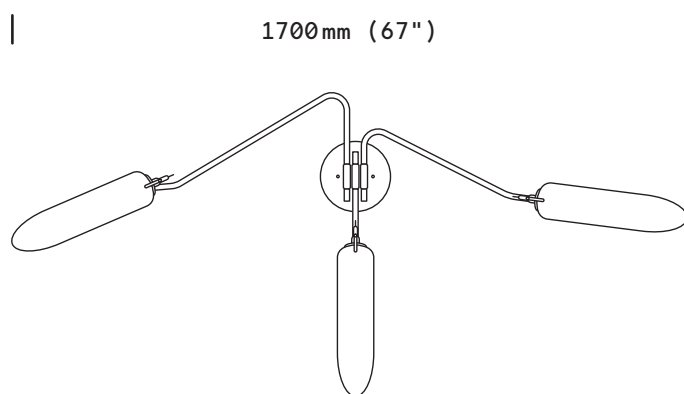

### weight

5 kg (11 lb)

### Wall mount dimensions