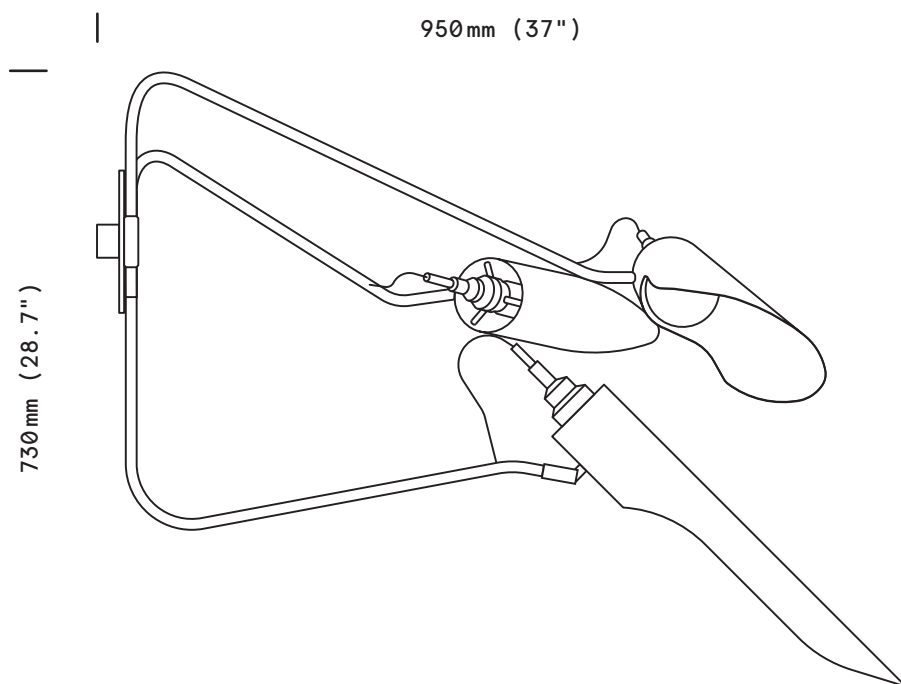

Achille

Triple

finish option

epoxy black
satin brass

weight

5 kg (11 lb)

bulb (included)

240V. GU10 LED
8W (60W) x 3 / 2700k
dimmable

certification

IP20
Class II